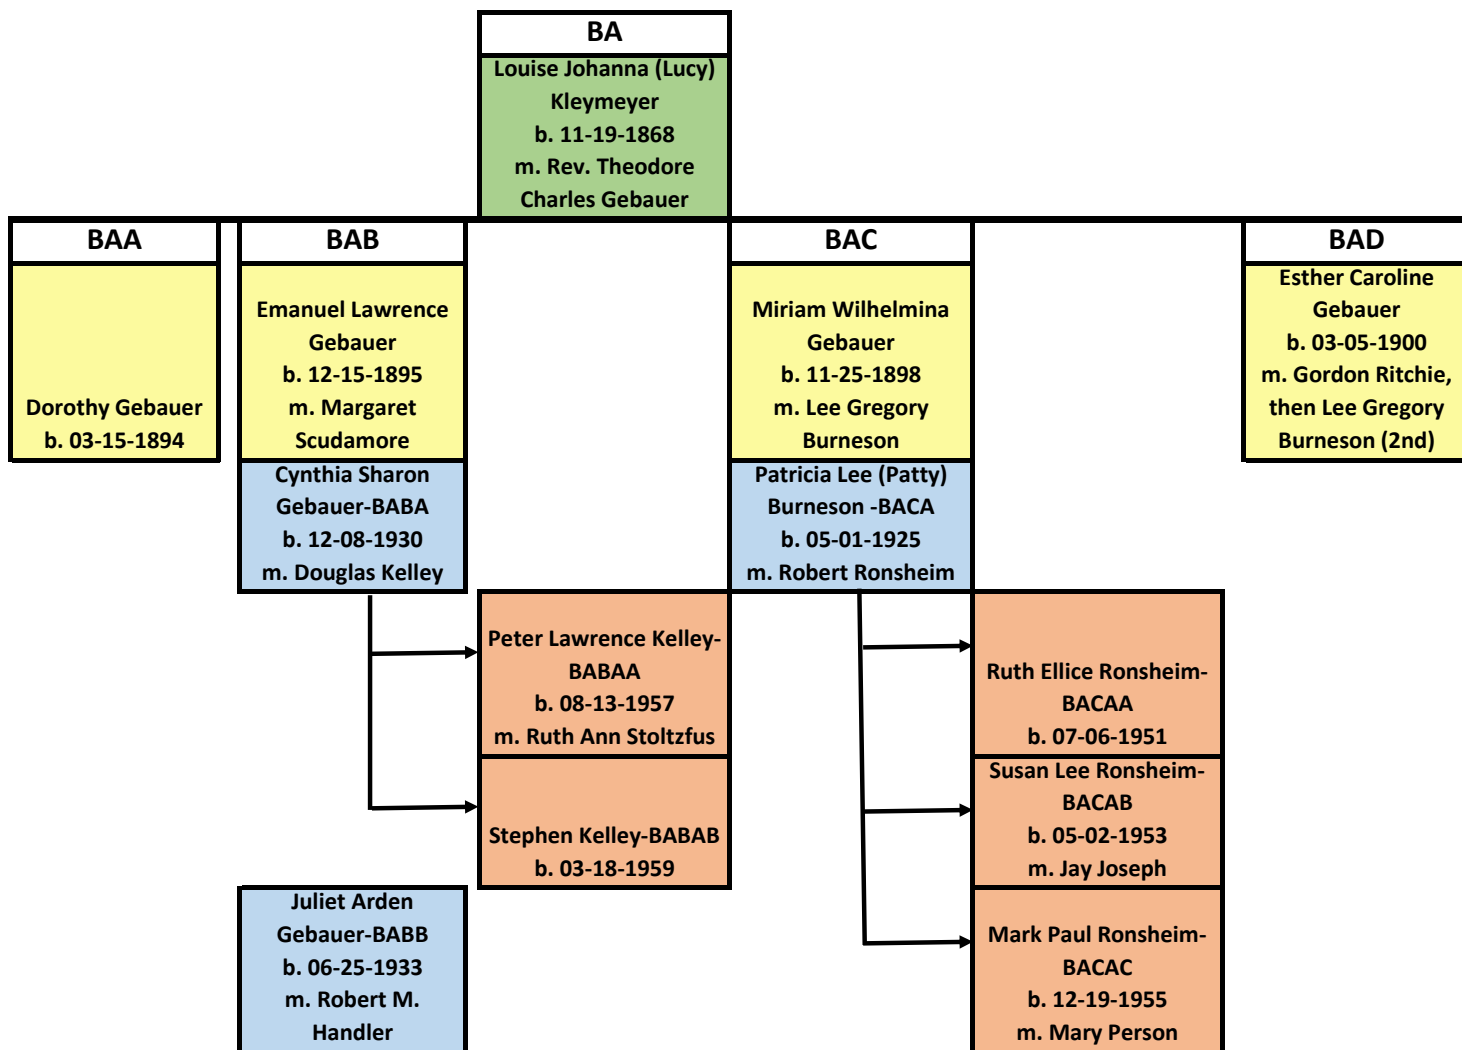

Kleymeier Family Tree

A

August Kleimeier
(remained on farm; Frank Kleimeier's line?)

B	
Heinrich Wilhelm (Henry) Kleymeier b. 1-29-1841	Louise Bruning b. 9-16-1849

C

Karl (Charles) Claymier (Bob Claymier's and Joellen Wolfson's line)

D

Herman Heinrich Wilhelm Kleimeier (Australia)

E

Johanna Kleimeier (Henderson m. Vogel)

Lucy Kleymeyer Family Tree

Henry Charles (HC) Kleymeyer Family Tree

Caroline Helene (Carrie) Kleymeyer Family Tree

Alfred Frederick Kleymeyer Family Tree