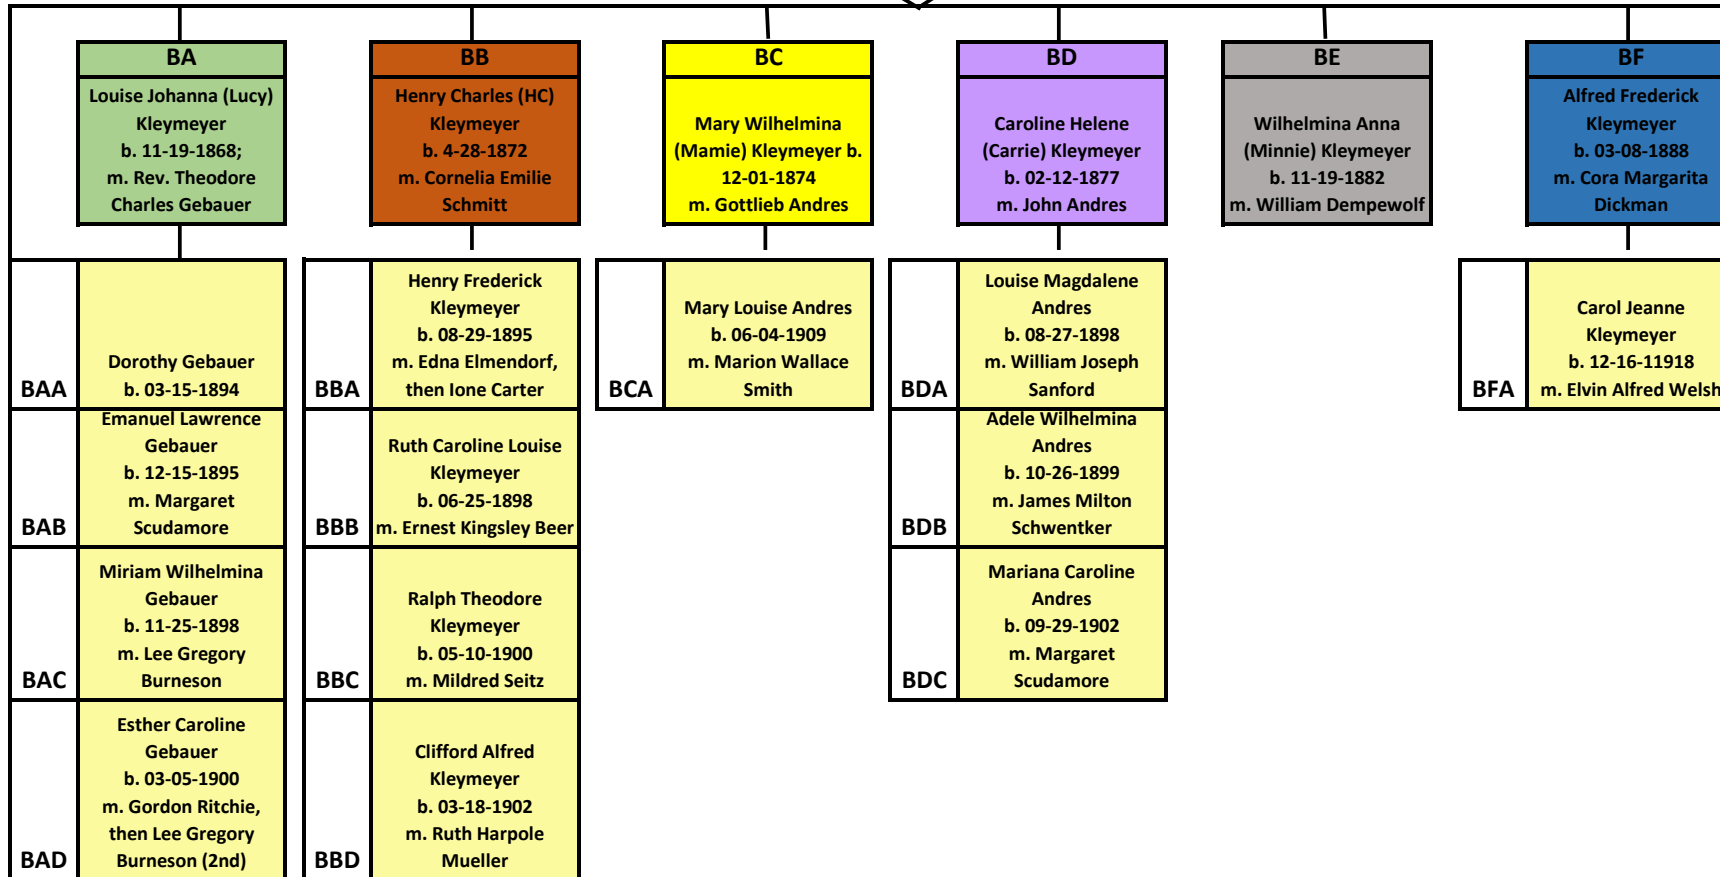

Kleymeier Family Tree

A

August Kleimeier
(remained on farm; Frank Kleimeier's line?)

B	
Heinrich Wilhelm (Henry) Kleymeier b. 1-29-1841	Louise Bruning b. 9-16-1849

C

Karl (Charles) Claymier (Bob Claymier's and Joellen Wolfson's line)

D

Herman Heinrich Wilhelm Kleimeier (Australia)

E

Johanna Kleimeier (Henderson m. Vogel)

Lucy Kleymeyer Family Tree

Henry Charles (HC) Kleymeyer Family Tree

Caroline Helene (Carrie) Kleymeyer Family Tree

Alfred Frederick Kleymeyer Family Tree