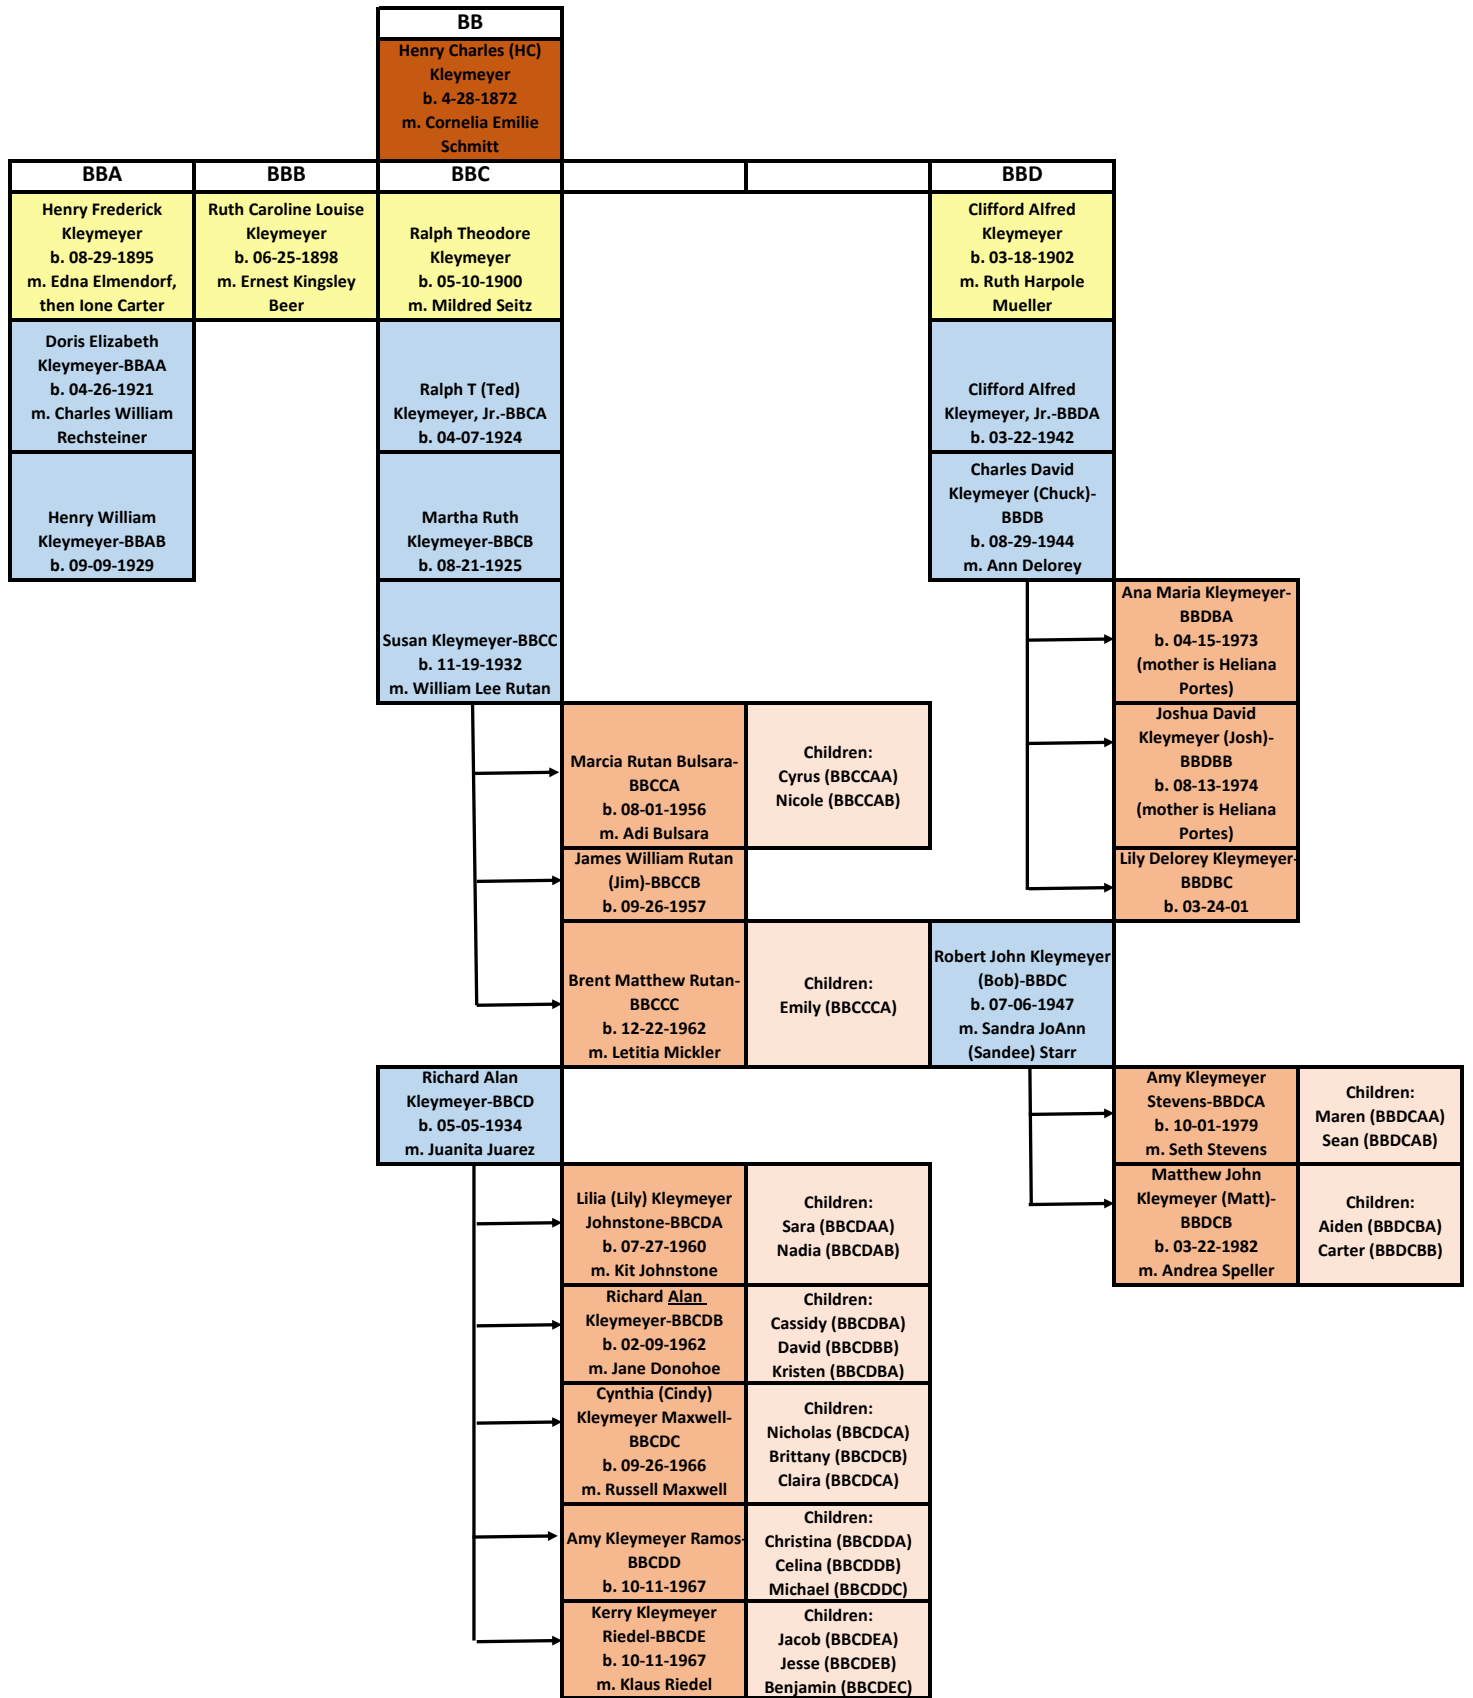

Kleymeier Family Tree

A

August Kleimeier
(remained on farm; Frank Kleimeier's line?)

B	
Heinrich Wilhelm (Henry) Kleymeier b. 1-29-1841	Louise Bruning b. 9-16-1849

C

Karl (Charles) Claymier (Bob Claymier's and Joellen Wolfson's line)

D

Herman Heinrich Wilhelm Kleimeier (Australia)

E

Johanna Kleimeier (Henderson m. Vogel)

Lucy Kleymeyer Family Tree

Henry Charles (HC) Kleymeyer Family Tree

Caroline Helene (Carrie) Kleymeyer Family Tree

Alfred Frederick Kleymeyer Family Tree