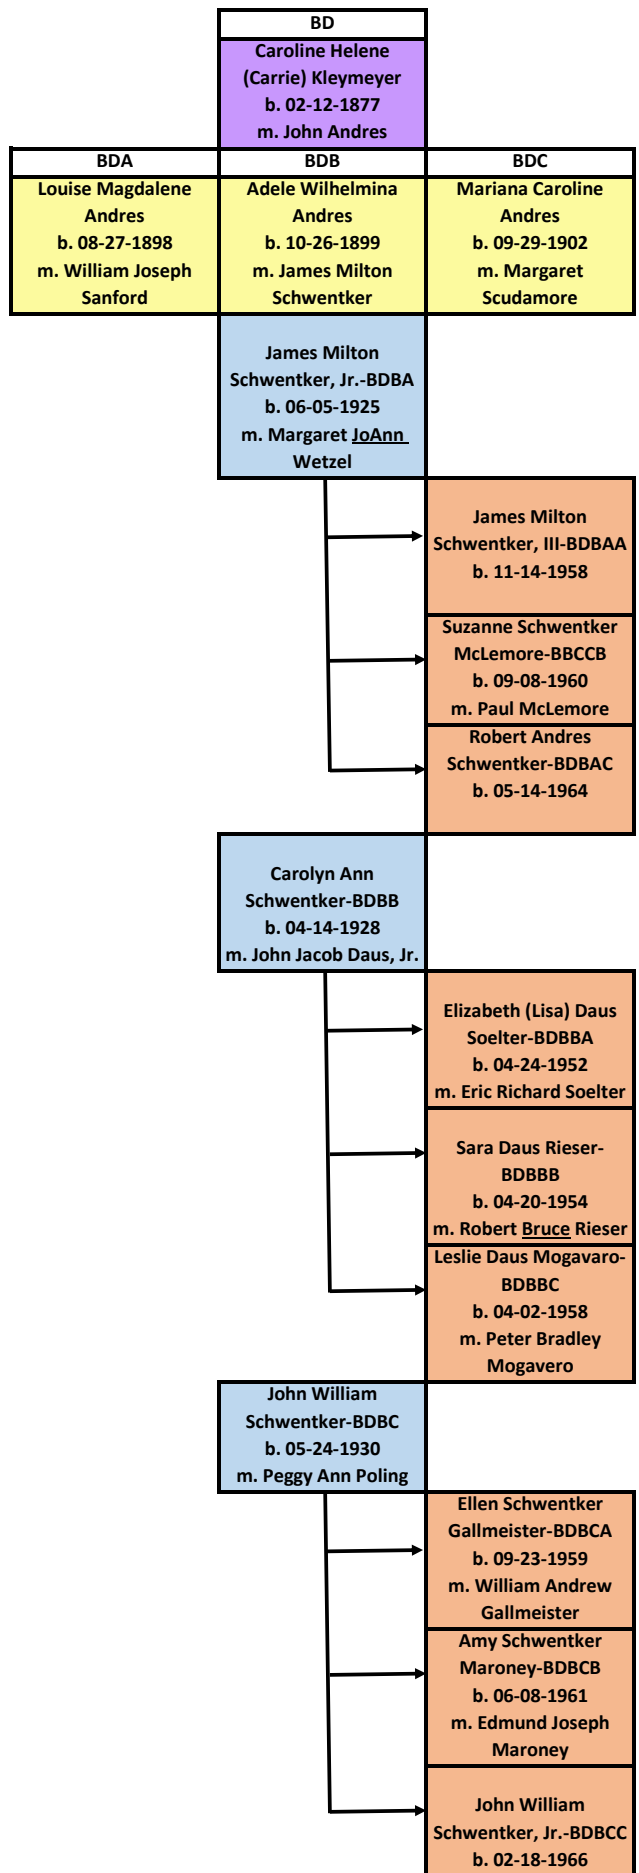

Kleymeier Family Tree

A

August Kleimeier
(remained on farm; Frank Kleimeier's line?)

B	
Heinrich Wilhelm (Henry) Kleymeier b. 1-29-1841	Louise Bruning b. 9-16-1849

C

Karl (Charles) Claymier (Bob Claymier's and Joellen Wolfson's line)

D

Herman Heinrich Wilhelm Kleimeier (Australia)

E

Johanna Kleimeier (Henderson m. Vogel)

Lucy Kleymeyer Family Tree

Henry Charles (HC) Kleymeyer Family Tree

Caroline Helene (Carrie) Kleymeyer Family Tree

Alfred Frederick Kleymeyer Family Tree